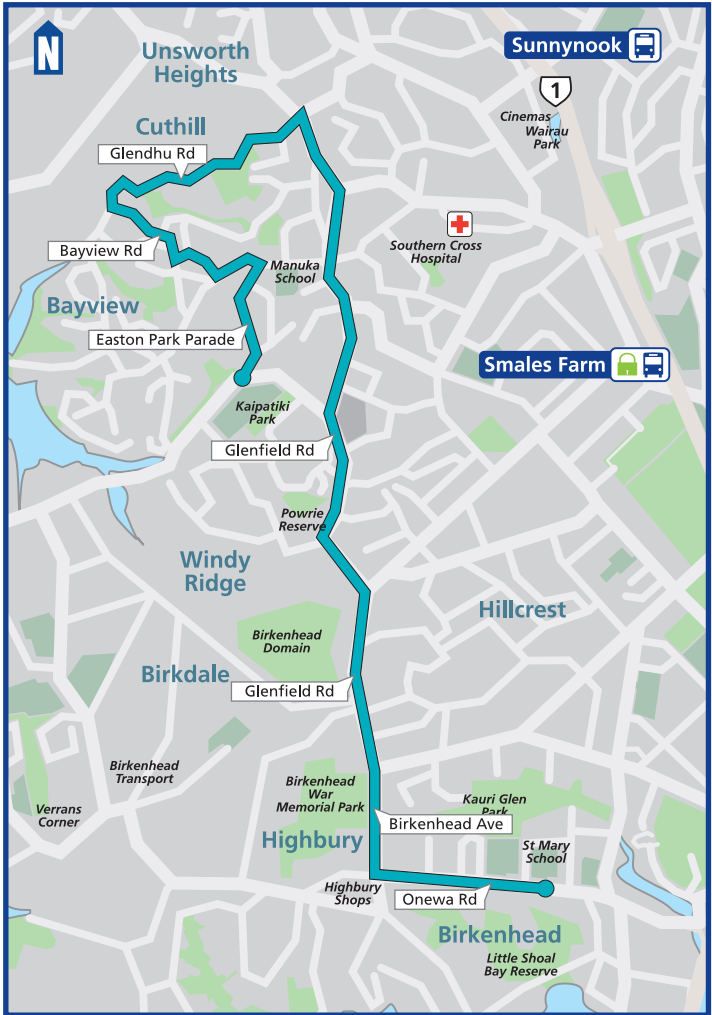

St Mary School

School bus timetable

Route 036

PM

036

Operator: Birkenhead Transport

Bus stops

	pm
Windy Ridge Rd	3.50
Easton Park Rd	3.45
Bayview Rd	3.40
Wairau Rd (opposite Butcher Jacks)	3.30
Glenfield Shops	3.25
Glenfield Rd	3.20
Onewa Rd	3.20
St Mary School	3.15

maxx.co.nz
(09) 366 6400

TravelWise
thinking transport.

St Mary School School bus timetable

Route 036: Bayview

maxx.co.nz
(09) 366 6400

TravelWise
thinking transport.